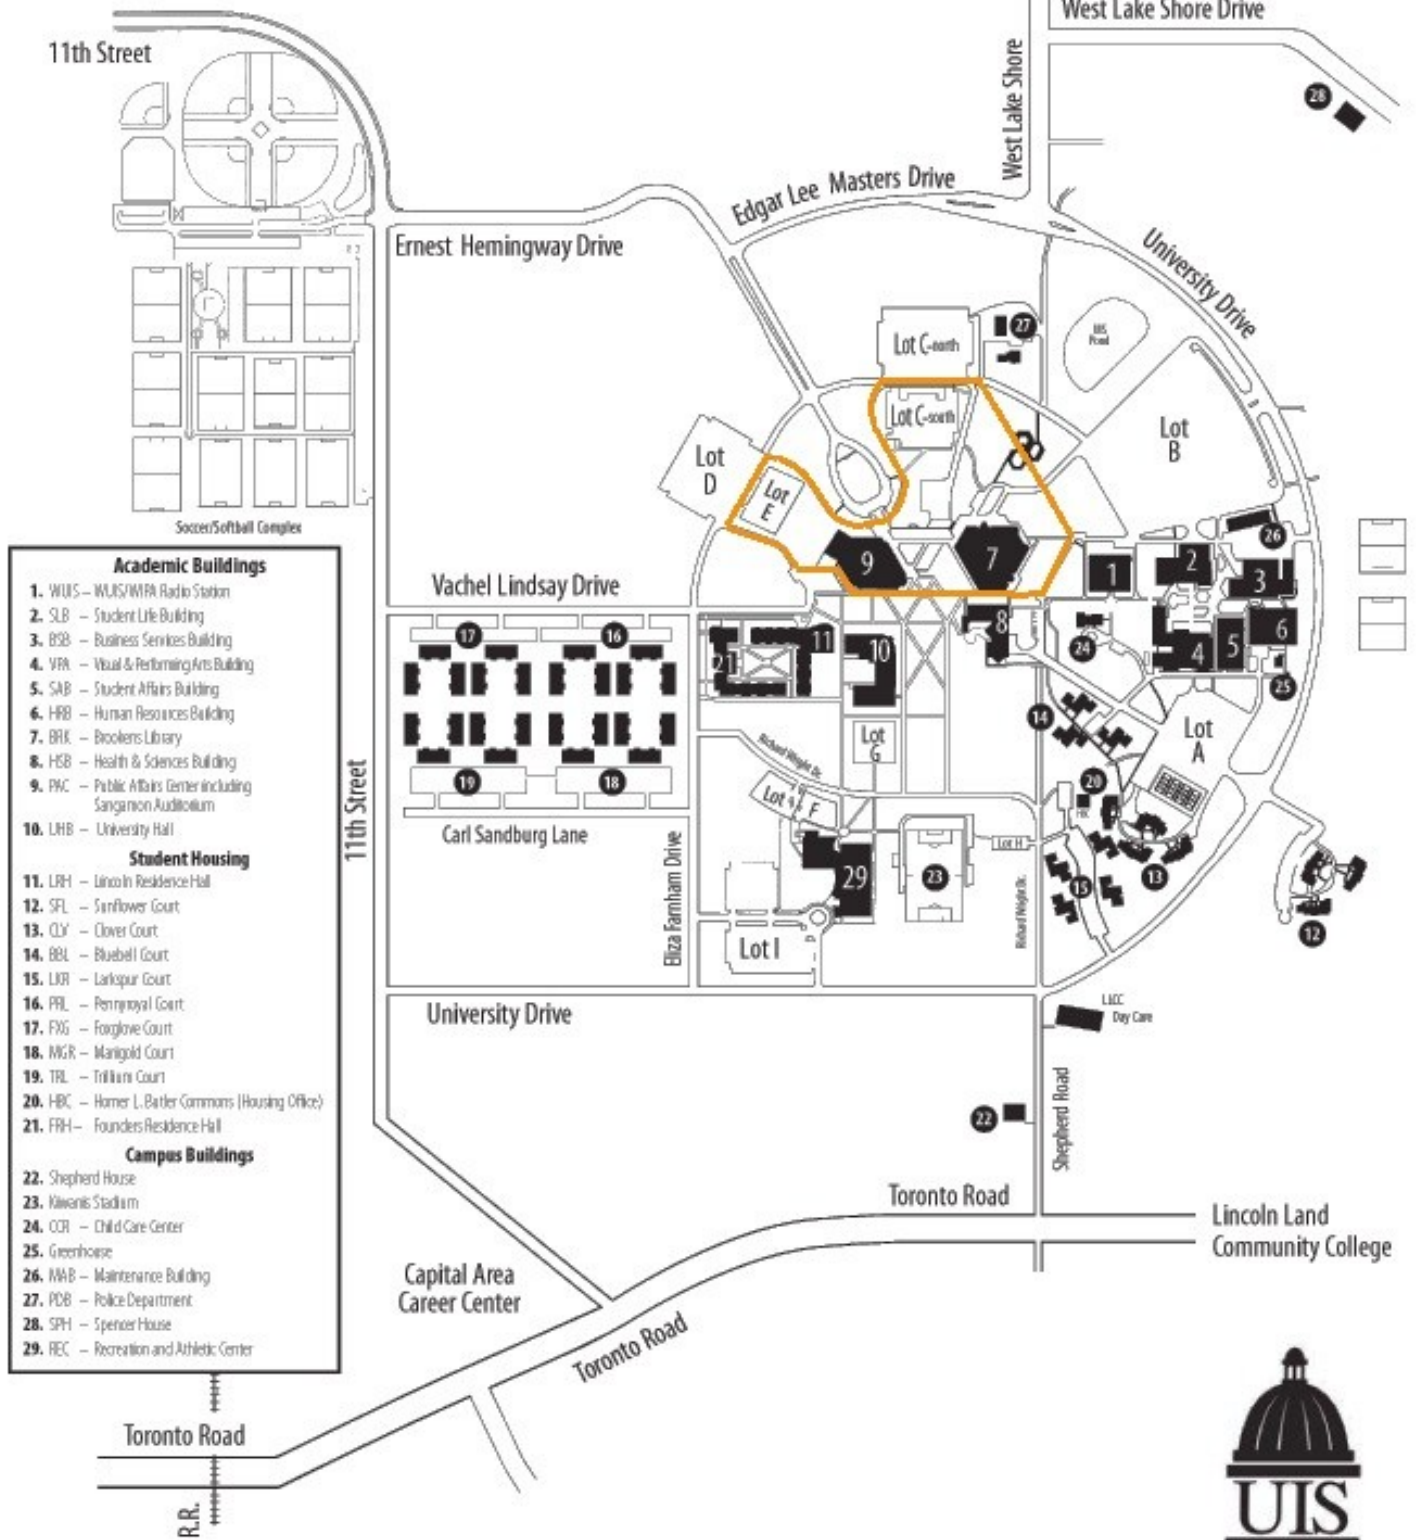

UNIVERSITY OF ILLINOIS SPRINGFIELD

★ Start/Finish Point

Distance: 8/10 mile

Academic Buildings

1. WUIS – WUIS/WIFA Radio Station
2. SLB – Student Life Building
3. BSB – Business Services Building
4. VPA – Visual & Performing Arts Building
5. SAB – Student Affairs Building
6. HRB – Human Resources Building
7. BRK – Brookers Library
8. HSB – Health & Sciences Building
9. PAC – Public Affairs Center including Sangamon Auditorium
10. LHB – University Hall

Student Housing

11. LRH – Lincoln Residence Hall
12. SFL – Sunflower Court
13. CLY – Clover Court
14. BBL – Bluebell Court
15. LOR – Larkspur Court
16. PRL – Penroyal Court
17. FVG – Forglove Court
18. MGR – Mangold Court
19. TRL – Trillium Court
20. HBC – Homer L. Butler Commons (Housing Office)
21. FRH – Founders Residence Hall

Campus Buildings

22. Shepherd House
23. Kiewit Stadium
24. CCR – Child Care Center
25. Greenhouse
26. MAB – Maintenance Building
27. PCB – Police Department
28. SPH – Spenser House
29. REC – Recreation and Athletic Center