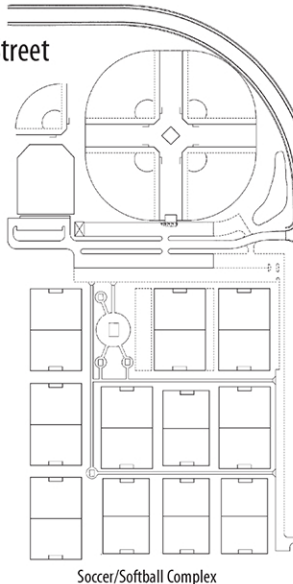

Map to Campus Relations Photo Studio

11th Street

Stevenson Drive

West Lake Shore Drive

Edgar Lee Masters Drive

Ernest Hemingway Drive

Vachel Lindsay Drive

Carl Sandburg Lane

Soccer/Softball Complex

Academic Buildings

1. WUIS – WUIS/WIPA Radio Station
2. SLB – Student Life Building
3. BSB – Business Services Building
4. VPA – Visual & Performing Arts Building
5. SAB – Student Affairs Building
6. HRB – Human Resources Building
7. BRK – Brookens Library
8. HSB – Health & Sciences Building
9. PAC – Public Affairs Center including Sangamon Auditorium
10. UHB – University Hall

Toronto Road

R.R.

11th Street

Photo Studio - BSB 95

Best Entrance
West Side
of BSB