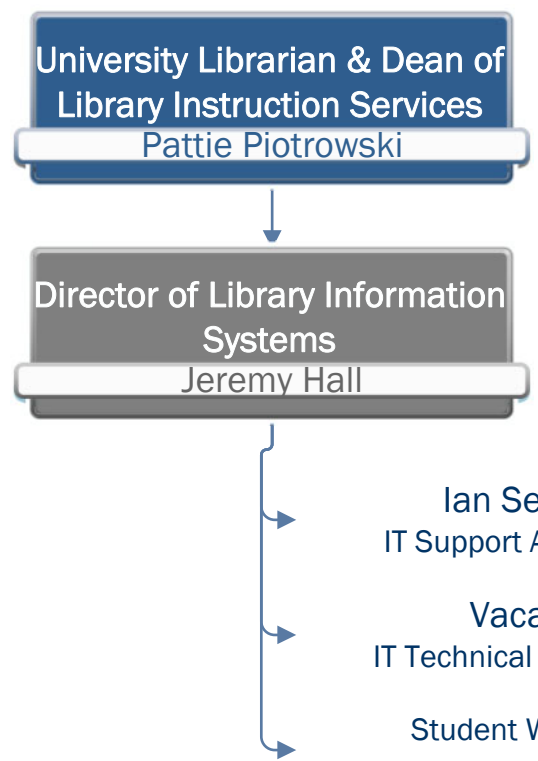

Systems
12/17/2024 JLW